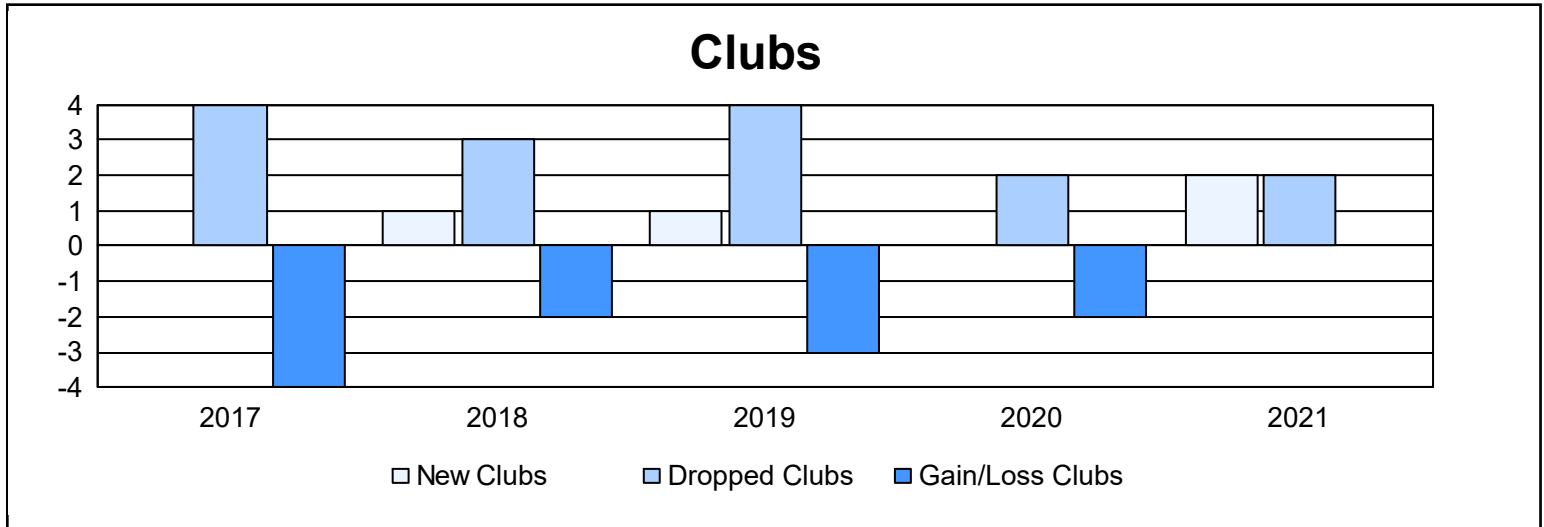

Year	New Clubs	Dropped Clubs	Gain/ Loss Clubs	New Members	Charter Members	Reinstate Members	Transfer Members	Total Member Added	Total Members Dropped	Gain/ Loss Members
2016-2017	0	4	-4	67	5	1	11	84	180	-96
2017-2018	1	3	-2	79	23	0	10	112	193	-81
2018-2019	1	4	-3	33	33	3	7	76	105	-29
2019-2020	0	2	-2	87	4	9	1	101	97	4
2020-2021	2	2	0	72	55	0	6	133	197	-64
<b>Average</b>	<b>1</b>	<b>3</b>	<b>-2</b>	<b>68</b>	<b>24</b>	<b>3</b>	<b>7</b>	<b>101</b>	<b>154</b>	<b>-53</b>

### Membership Composition June 2021 Cumulative