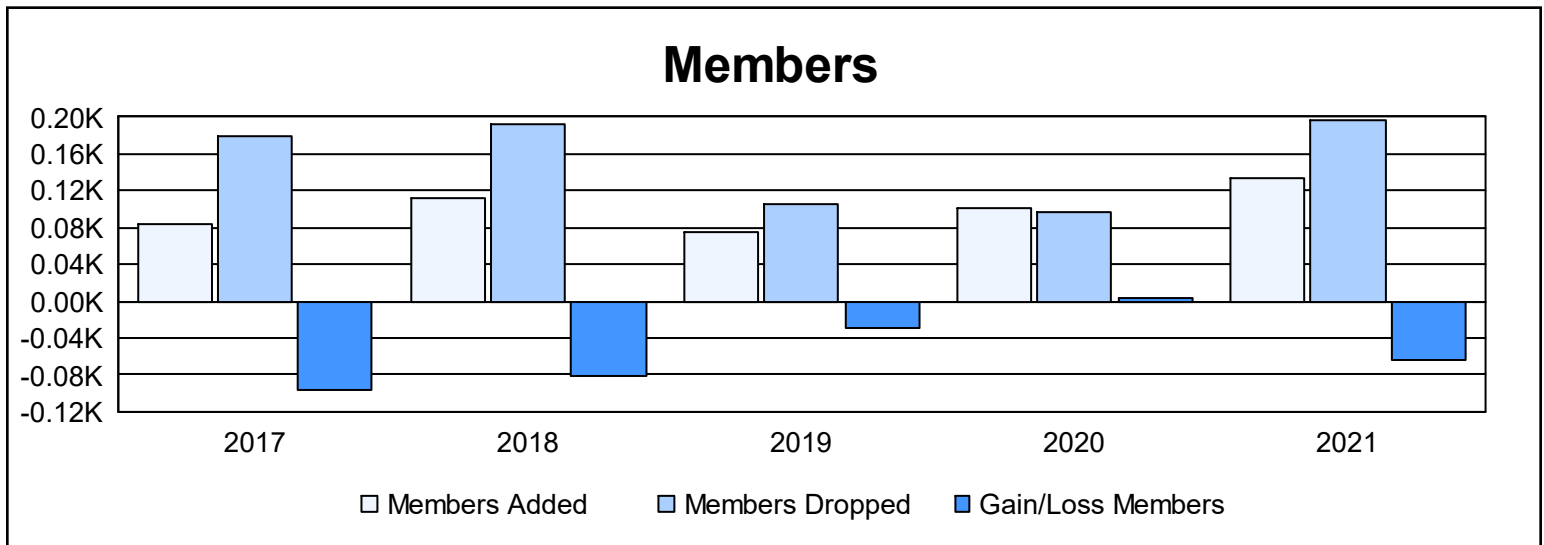

Year	New Clubs	Dropped Clubs	Gain/ Loss Clubs	New Members	Charter Members	Reinstate Members	Transfer Members	Total Member Added	Total Members Dropped	Gain/ Loss Members
2016-2017	0	4	-4	67	5	1	11	84	180	-96
2017-2018	1	3	-2	79	23	0	10	112	193	-81
2018-2019	1	4	-3	33	33	3	7	76	105	-29
2019-2020	0	2	-2	87	4	9	1	101	97	4
2020-2021	2	2	0	72	55	0	6	133	197	-64
<b>Average</b>	<b>1</b>	<b>3</b>	<b>-2</b>	<b>68</b>	<b>24</b>	<b>3</b>	<b>7</b>	<b>101</b>	<b>154</b>	<b>-53</b>

### Membership Composition June 2021 Cumulative