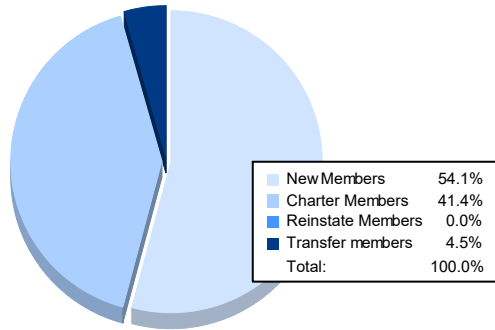

Year	New Clubs	Dropped Clubs	Gain/ Loss Clubs	New Members	Charter Members	Reinstate Members	Transfer Members	Total Member Added	Total Members Dropped	Gain/ Loss Members
2016-2017	0	4	-4	67	5	1	11	84	180	-96
2017-2018	1	3	-2	79	23	0	10	112	193	-81
2018-2019	1	4	-3	33	33	3	7	76	105	-29
2019-2020	0	2	-2	87	4	9	1	101	97	4
2020-2021	2	2	0	72	55	0	6	133	197	-64
<b>Average</b>	<b>1</b>	<b>3</b>	<b>-2</b>	<b>68</b>	<b>24</b>	<b>3</b>	<b>7</b>	<b>101</b>	<b>154</b>	<b>-53</b>

### Membership Composition June 2021 Cumulative